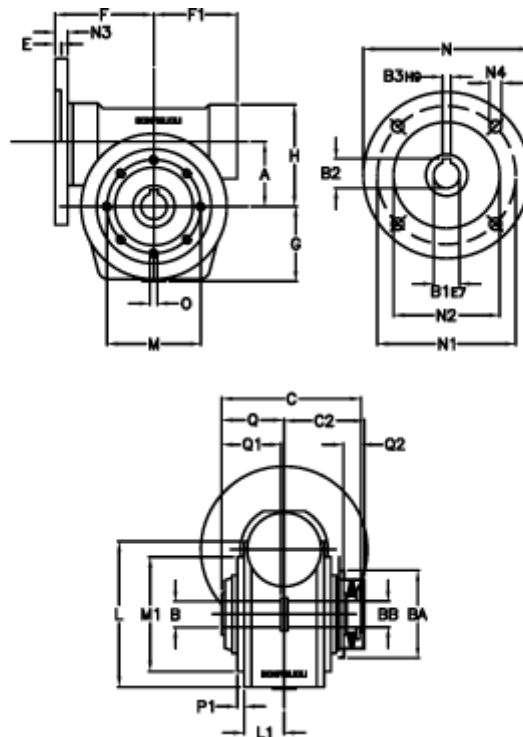

Data Sheet

Article number: 390204406072216

Description: Worm Gear with Torque Limiter
VF 44-L1-P-60-P63B5

Measures

a = 44.60	C2 = 48	L1 = 35.0	O = M6x8
B = 18	Description = VF 44P-xx-63B5	m = 65	P1 = 2.0
B1 E7 = 11	E = 2.0	M1 = 50	Q = 32.0
B2 = 12.8	F = 65	N = 140	Q1 = 32
B3 H9 = 4	F1 = 54	N1 = 115	Q2 = 12
BA = 40	g = 51	N2 = 95	
BB H7 = 11	H = 71.0	N3 = 10.5	
C = 79	L = 80.0	N4 = 9,5	